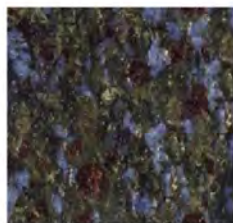

# GRANITE COLORS

**Bahama Blue**

**Galaxy Black**

**China Gray**

**Butterfly Blue**

**Cats Eye**

**Tropical Green**

**Blue Pearl**