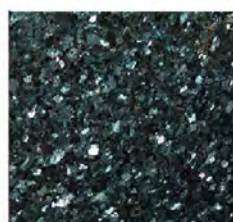

# GRANITE COLORS

**Bahama Blue**

**Galaxy Black**

**China Gray**

**Butterfly Blue**

**Cats Eye**

**Tropical Green**

**Blue Pearl**