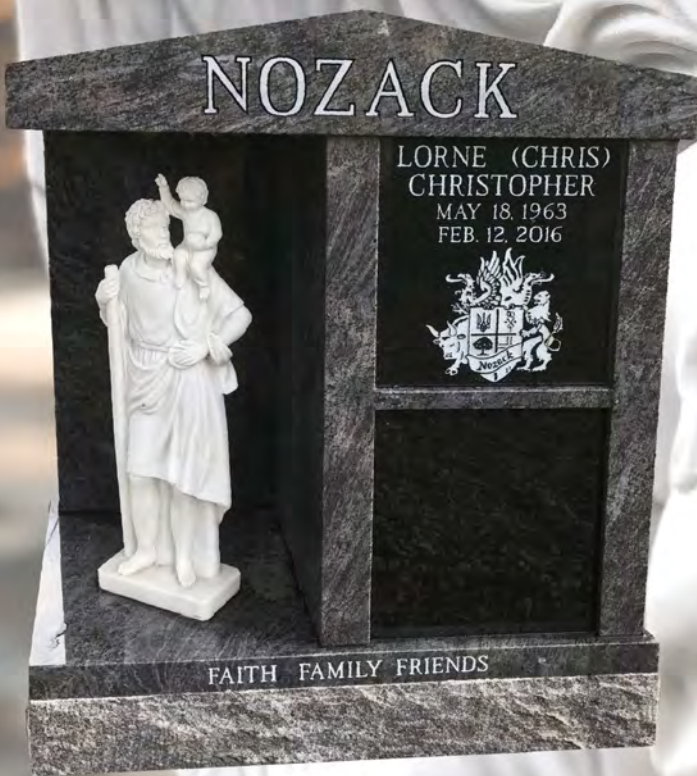

*Loving Memorial Last Forever*

**McKone**

Marc Joseph  
OCT 4 1953

Joseph  
JULY 28 1917

*Honor with God, which is for better*

**PRIVATE FAMILY ESTATE COLUMBARIUM**

**NOZACK**  
***Two Niche Vertical Columbarium***  
***Shown in Bahama Blue Granite with Jet Black Doors***  
***Custom Marble Statue in Alcove***